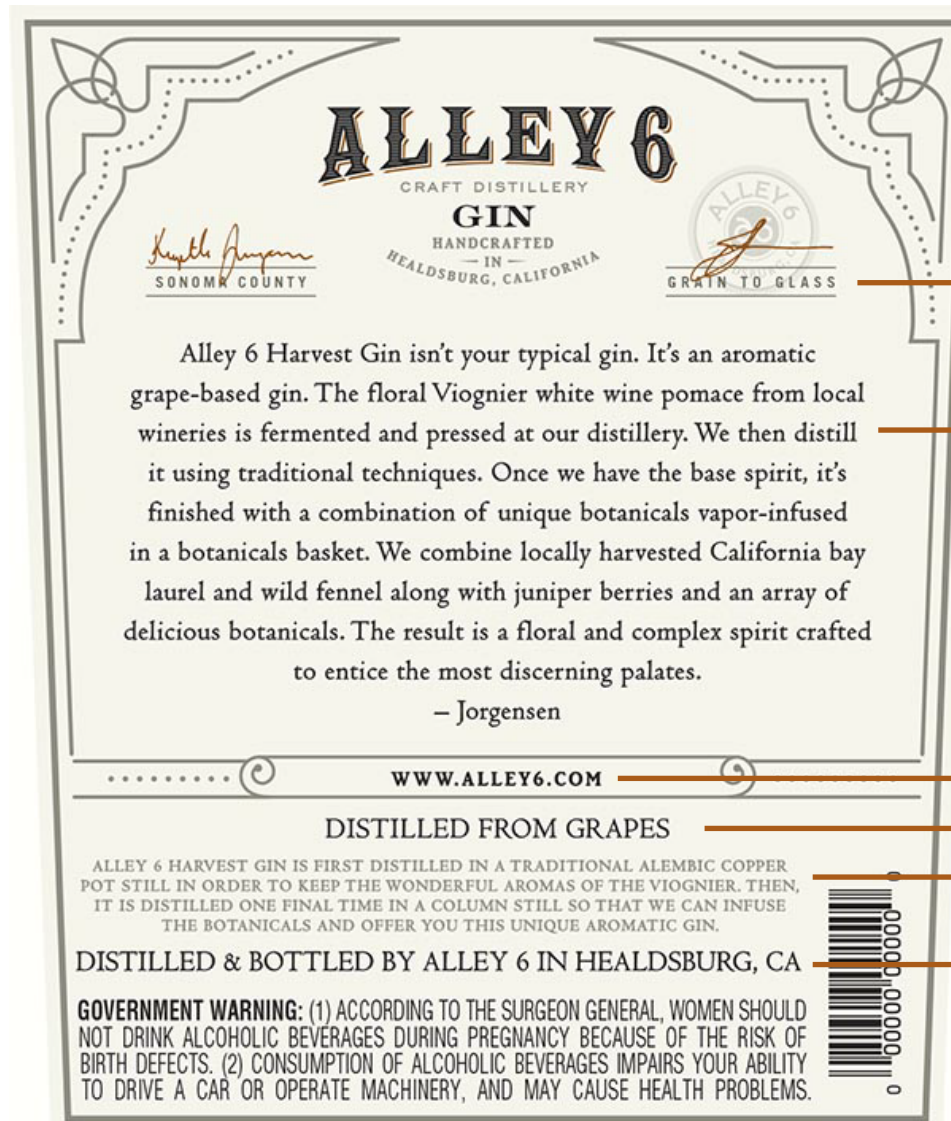

ENGRAVERS LT STD
BOLD FACE
BRIGHTON BOLD PLAIN
MARION
KNOCKOUT FLWWEIGHT
MARION
ENGRAVERS GOTHIC BT
TIFFANY